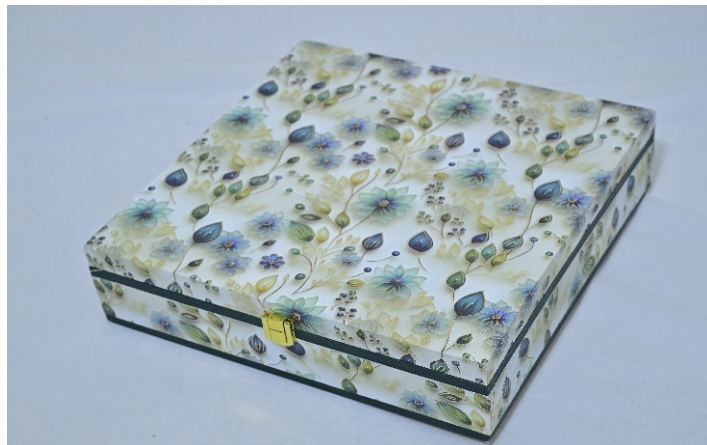

148 4 TIN JAR NEW DESIGN - 02

4 TIN JAR (H-6 in)

11x11 MDF BHAJI BOX 11 X 11 X 3 IN

149 11 x 11 BHAJI BOX - 01

150 11 x 11 BHAJI BOX - 02

151 Inner Setting- 01

152 Inner Setting- 02

153 Inner Setting- 03