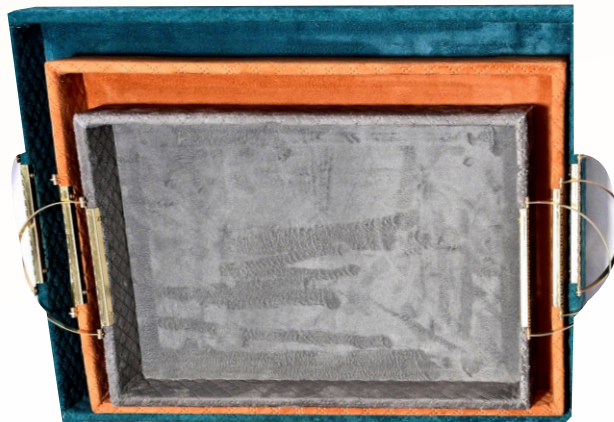

PAPER/NET CLOTH MDF TRAY

165

TRAY - 04

- A) L-10, W-10, H-2 in
- B) L-12, W-12, H-2 in
- C) L-14, W-14, H-2 in

3 SETS TRAY

VELVET CLOTH TRAY

DESIGN VELVET HANDLE MDF TRAY

166