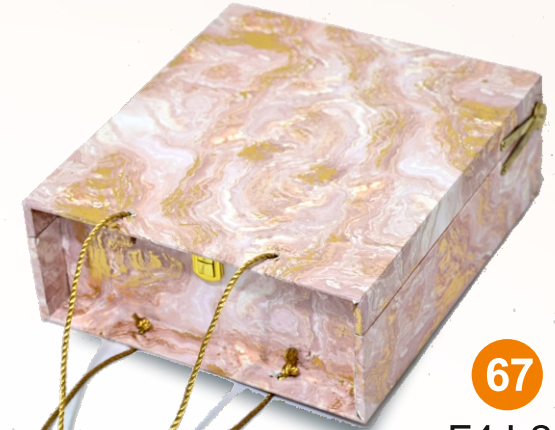

67

F4J-28

4 JAR 350ML PAPER CHOICE WILL BE AVAILABLE