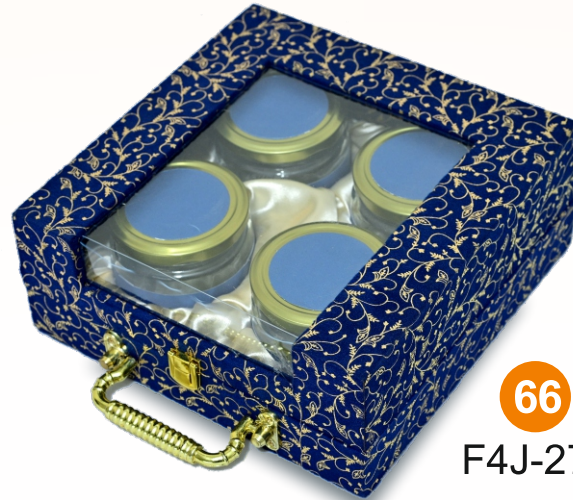

225ML JAR WITH MARRIAGE 2 CARDS

225ML JAR WITH MARRIAGE 2 CARDS

225ML JAR WITH MARRIAGE 2 CARDS

4 JAR MDF BOX 9.4 X 9.4 X 3.75 IN

CLOTH / REXIN / WINDOW BOX

65

F4J-26

4 JAR 350ML REXIN CHOICE WILL BE AVAILABLE