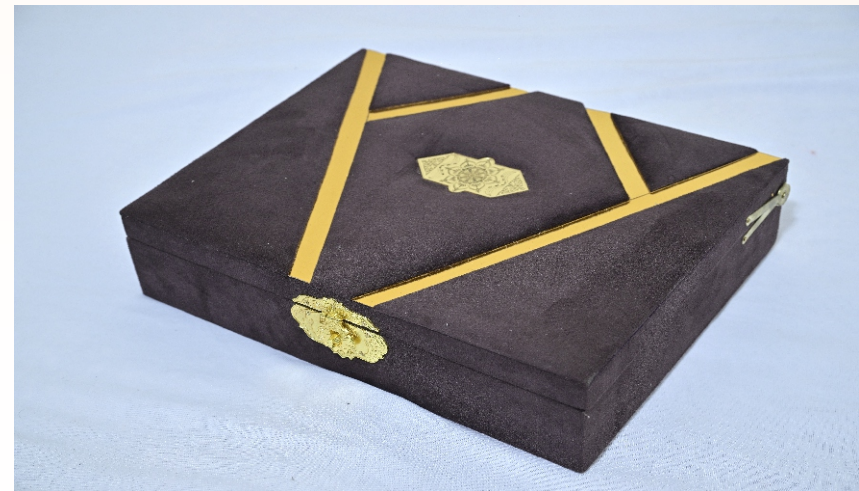

156 11 x 14 BHAJI BOX - 02